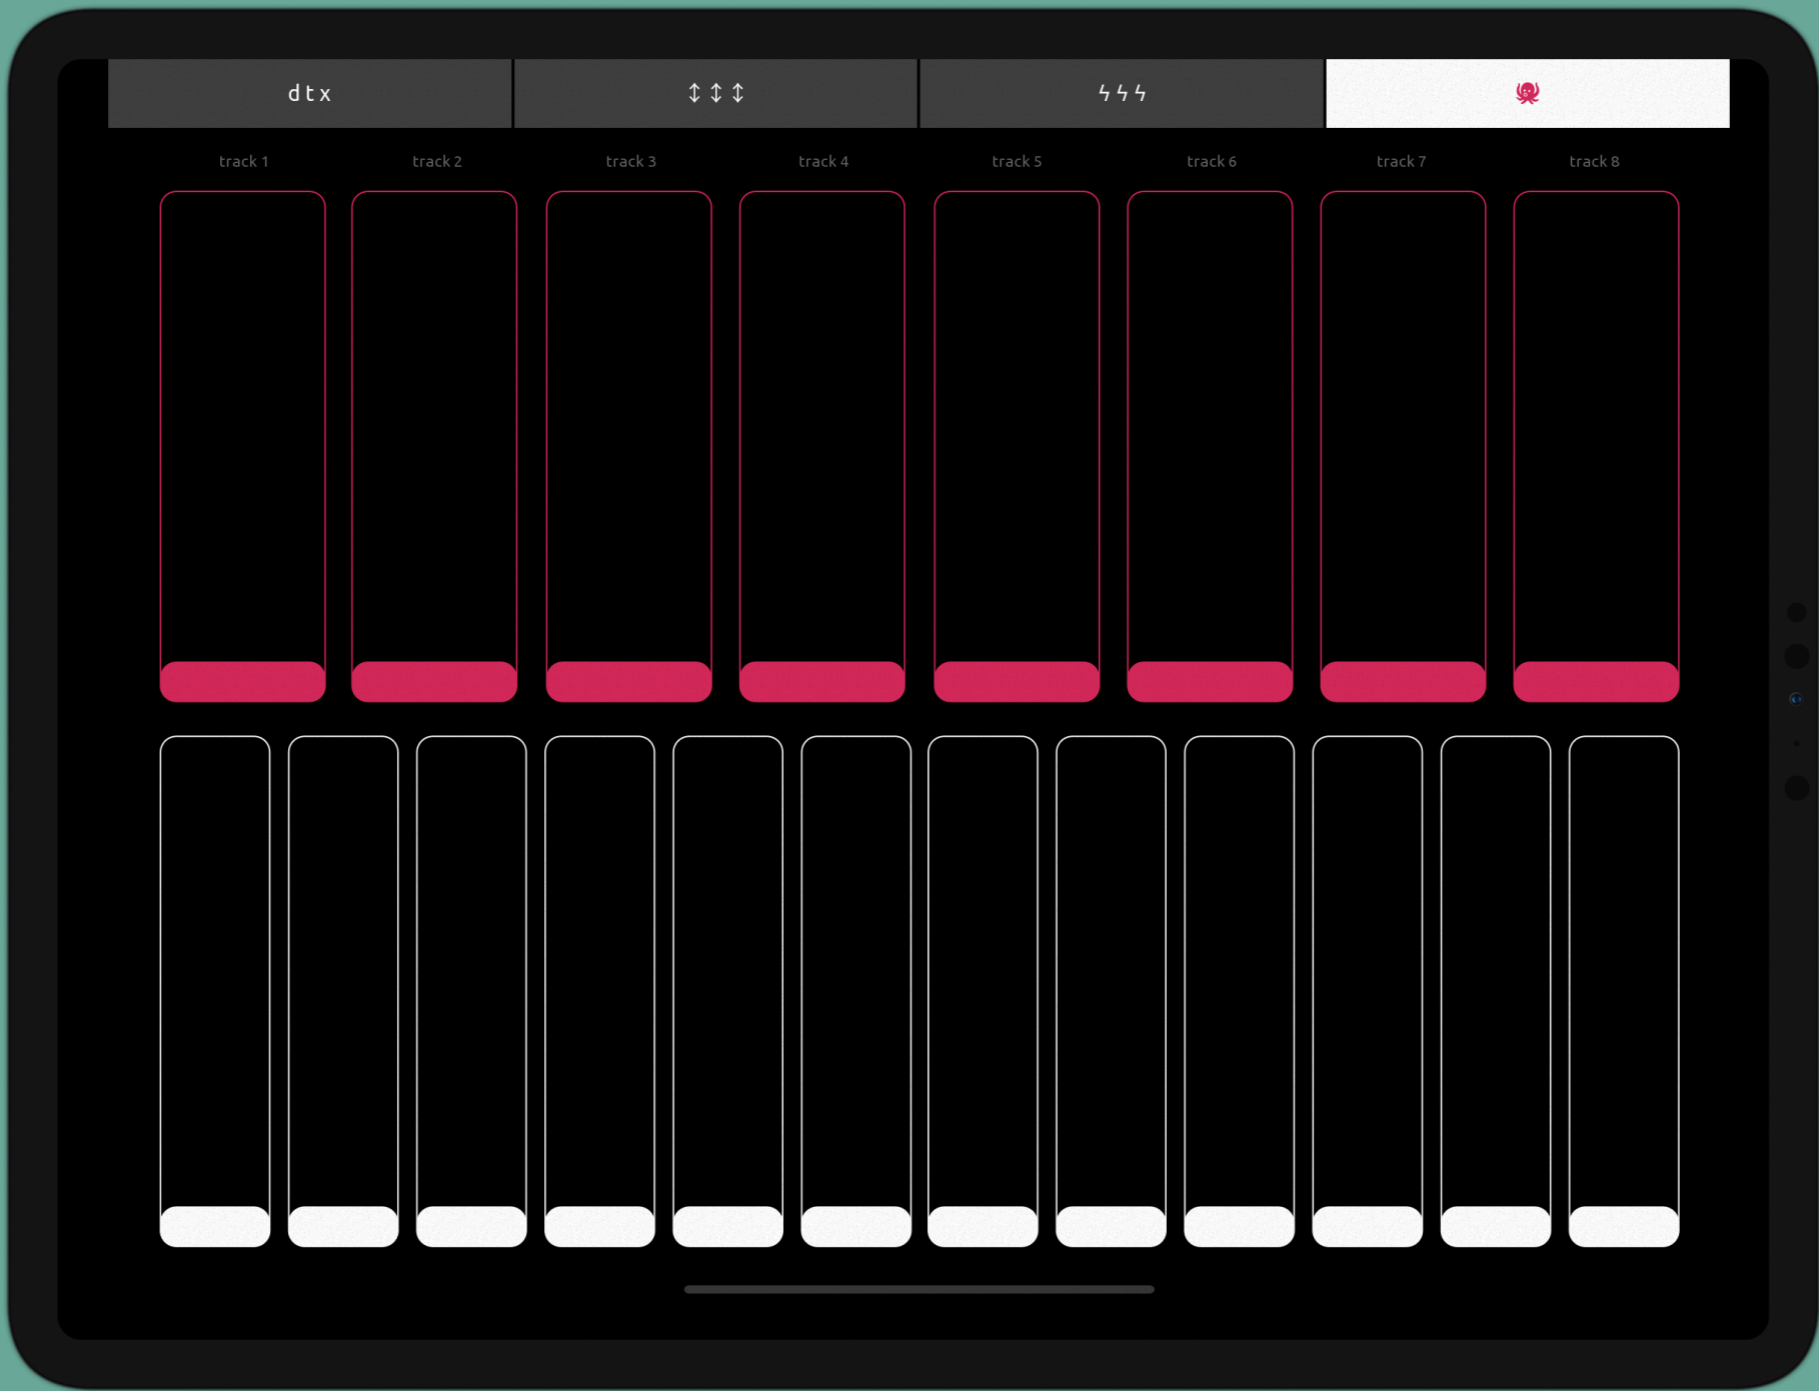

Track 1 / 8 Volume

*Track 1 / 8 Mute ****

S

*Track 1 / 8 Solo ****

Delay mix

Reverb mix

Dry mix

Line input

Performance mode track change

Performance mode fx slot values

_ DIGITRACKER # MIDI CONFIG

MIDI INPUT / OUTPUT CONTROLS :
MIDI OUT MODE = USB OR USB + MIDI OUT JACK
CC INPUT = USB OR USB + MIDI OUT JACK
CC INPUT CHANNEL = INPUT FROM ALL