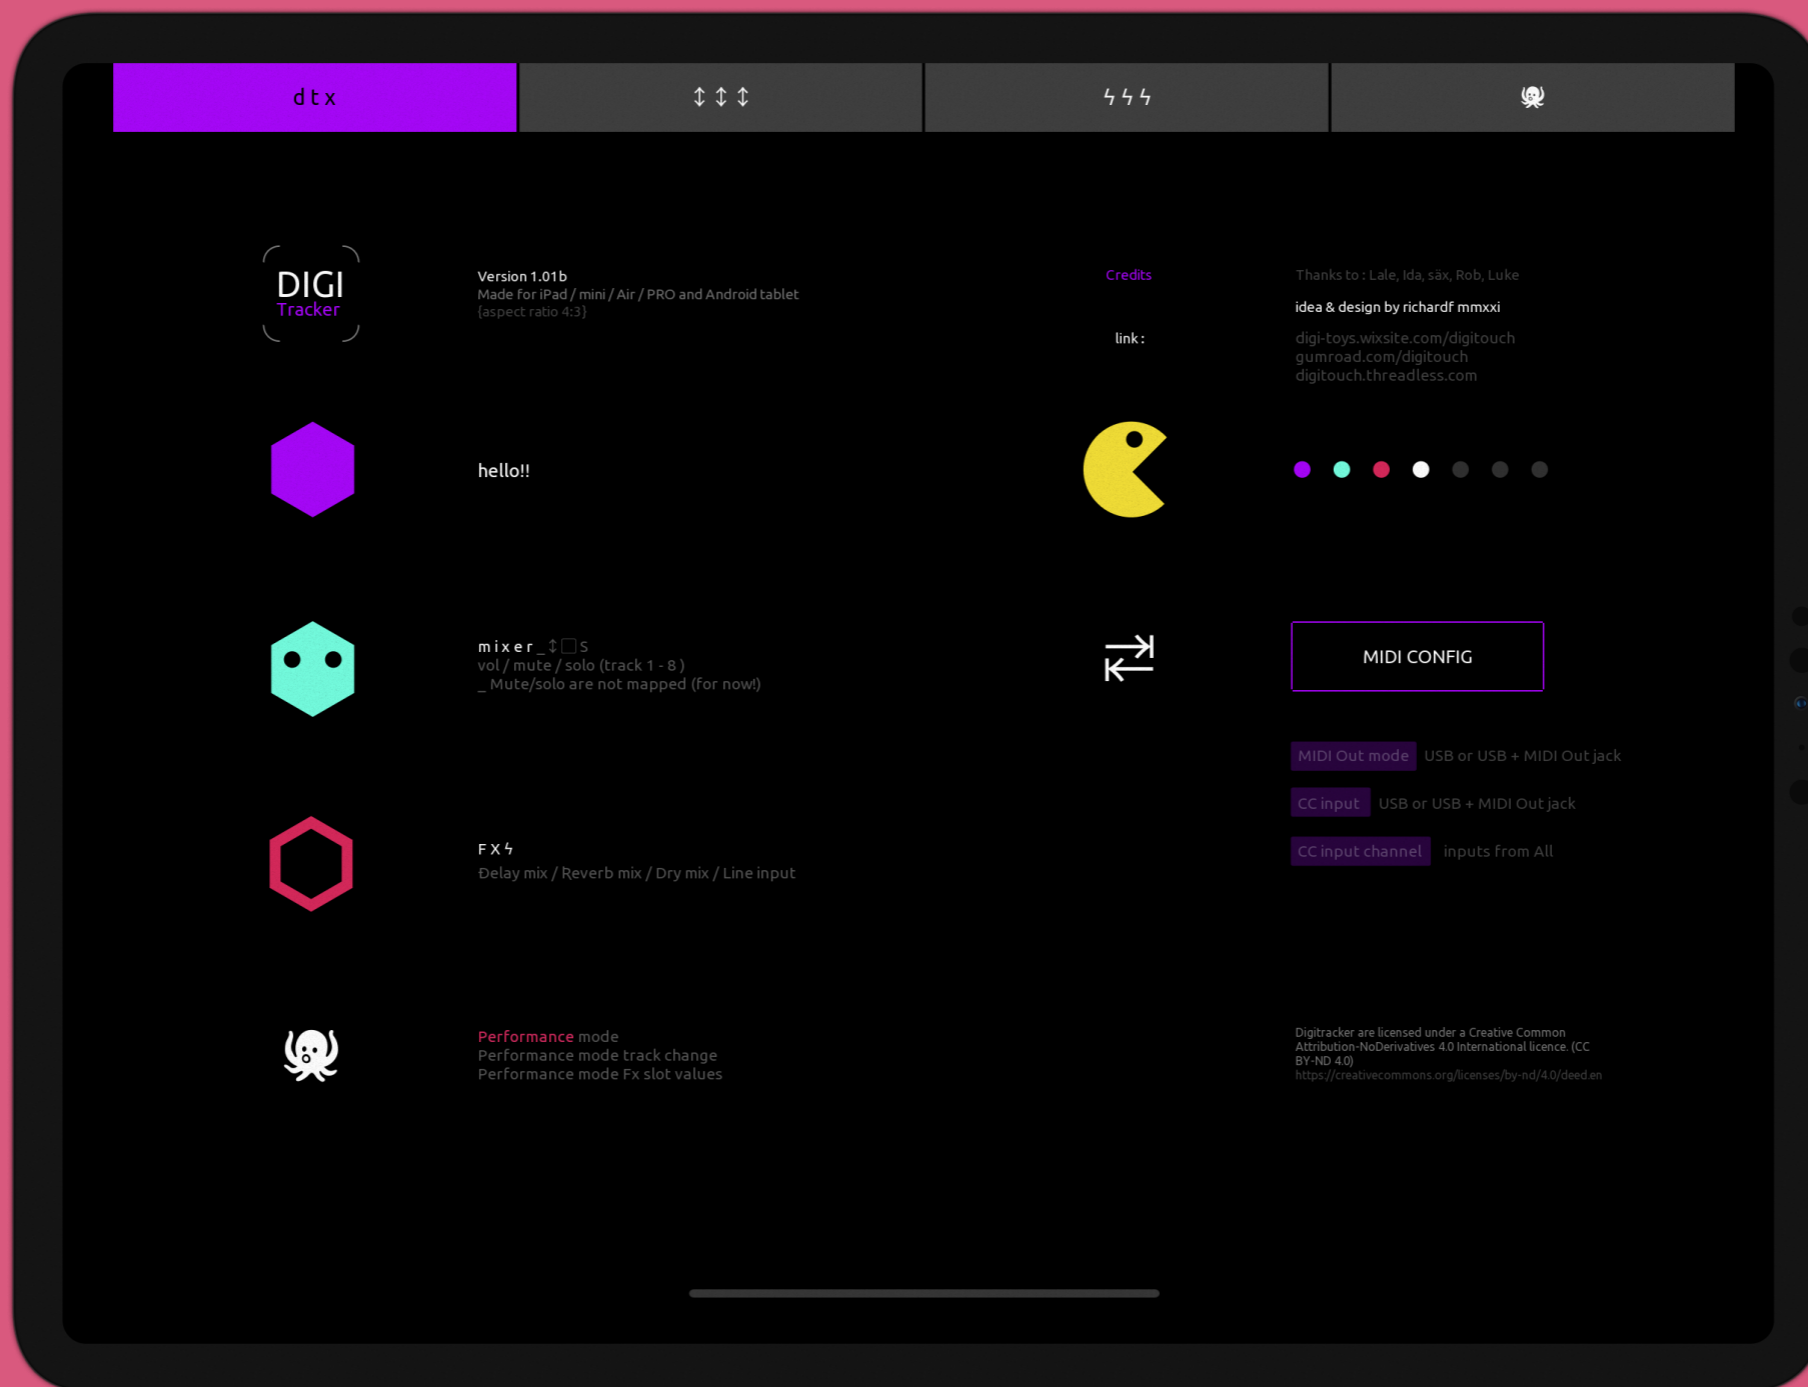

INFO PAGE (INFO/CONFIG/CREDITS/LICENCE) > NO MIDI MESSAGES HERE!