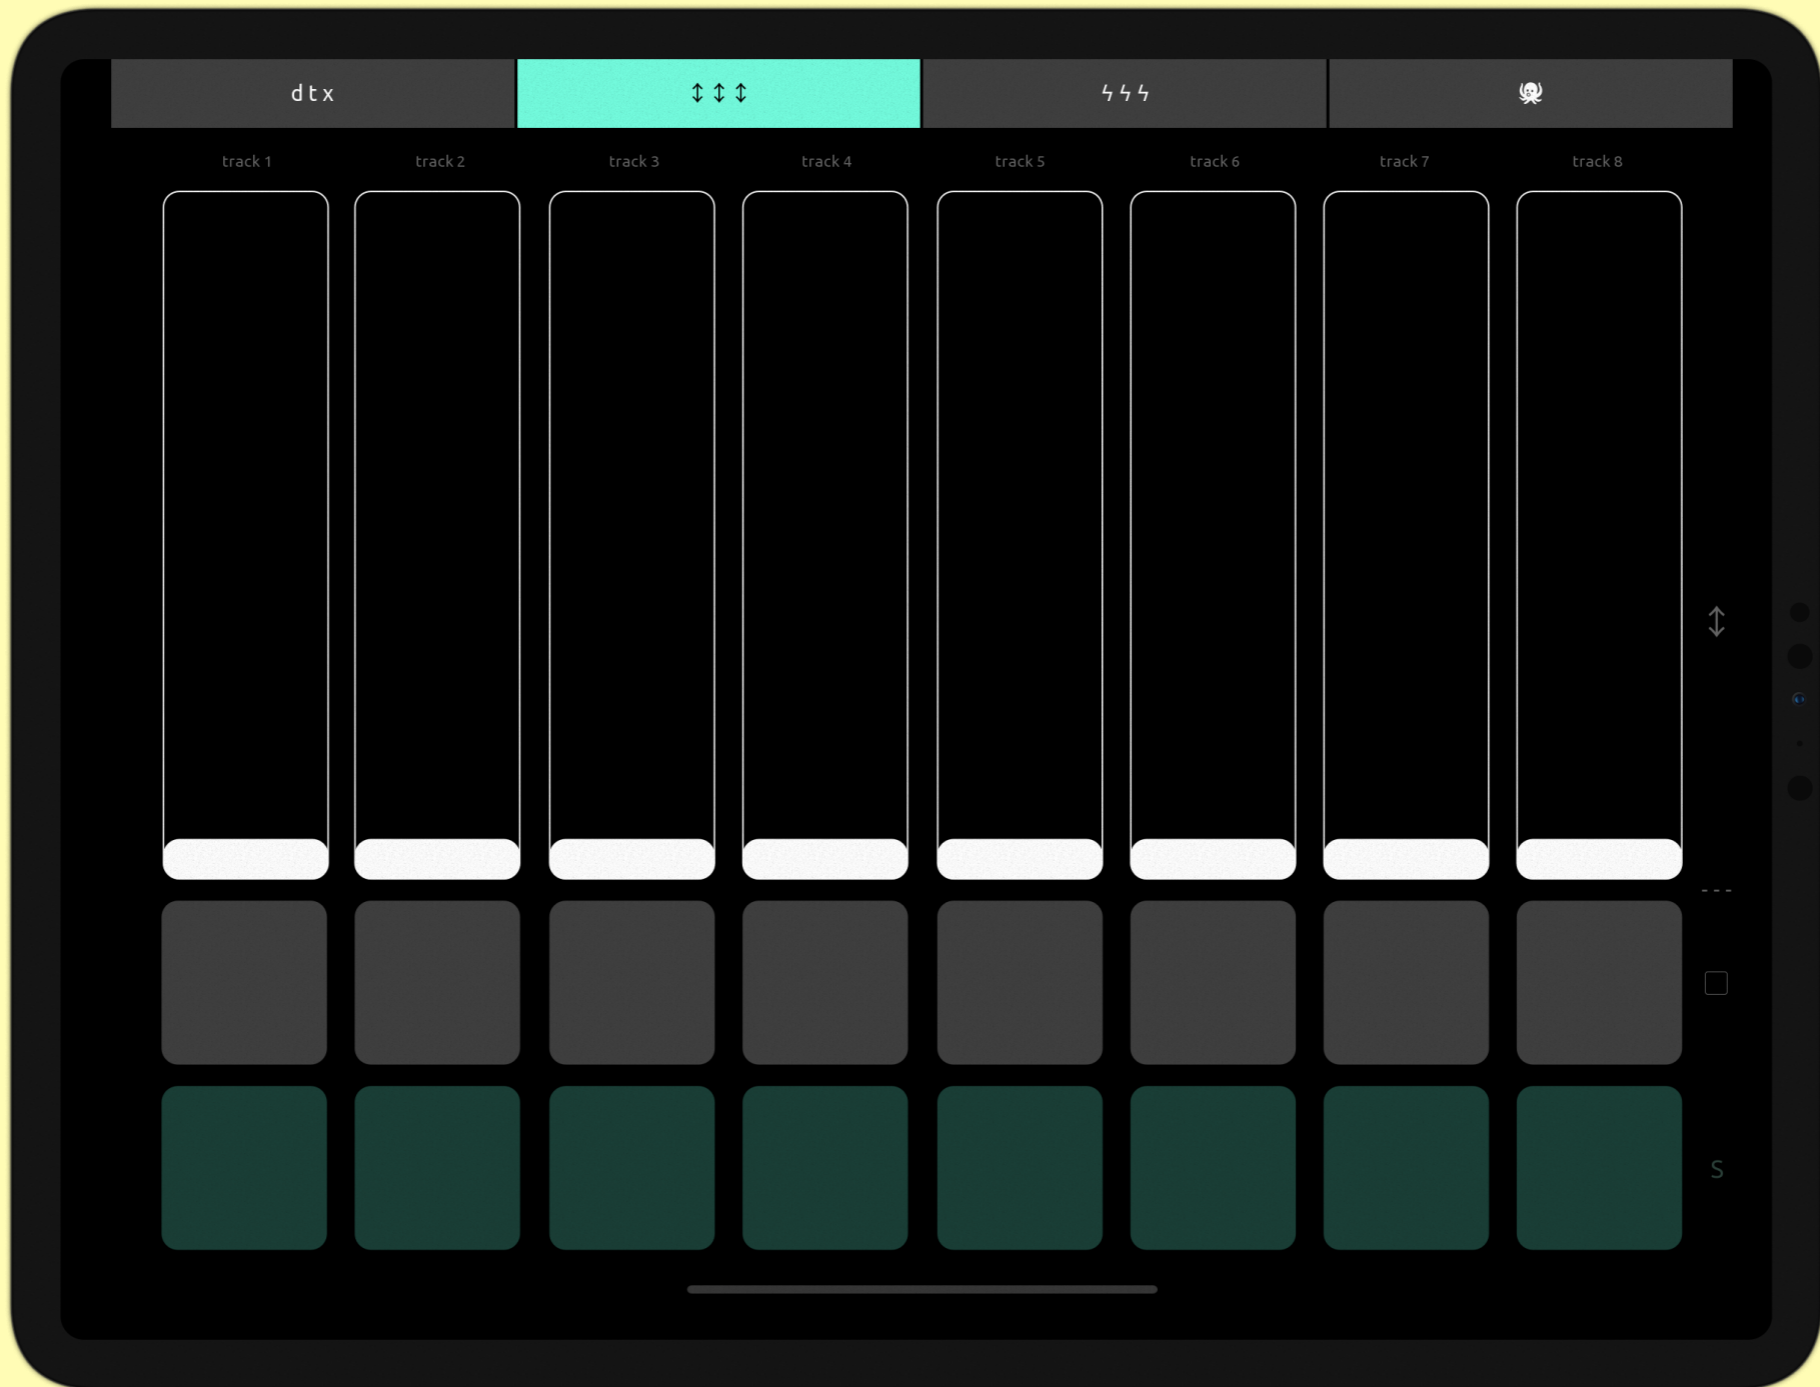

**** MUTE AND SOLO DON'T WORK.
AT THE MOMENT THE "MUTE / SOLO"
ARE NOT MAPPED - (THEY HAVEN'T YET
BEEN ADDED BY THE MANUFACTURER!)*

Track 1 / 8 Volume

Track 1 / 8 Mute ***

S

Track 1 / 8 Solo ***